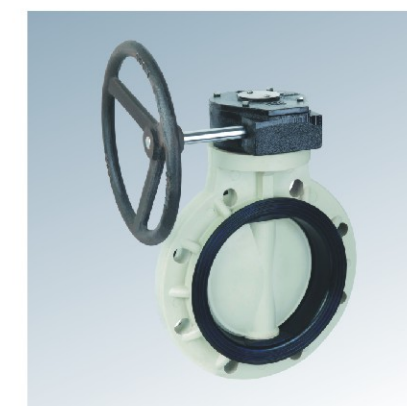

电动法兰球阀  
Electric Flange Ball Valve

UPVC Q961F-10U 气动球阀  
Pneumatic Ball Valve

UPVC Q961F-10U 电动球阀  
Electromotion Ball Valve

FRPP D71X-6S 手柄式蝶阀  
Hand Wheel Type Butterfly Valve

CPVC D71X-6C 手柄式蝶阀  
Hand Wheel Type Butterfly Valve

PVDF D71F-6F 手柄式蝶阀  
Hand Wheel Type Butterfly Valve

FRPP 视镜EI300  
Sight Glass

PPH 视镜EI300  
Sight Glass

UPVC 视镜EI300  
Sight Glass

UPVC D71X-6U 手柄式蝶阀  
Hand Wheel Type Butterfly Valve

PP-H D371X-6S 蜗轮式蝶阀  
Worm-gear Type Butterfly Valve

CPVC D371X-6C 蜗轮式蝶阀  
Worm-gear Type Butterfly Valve